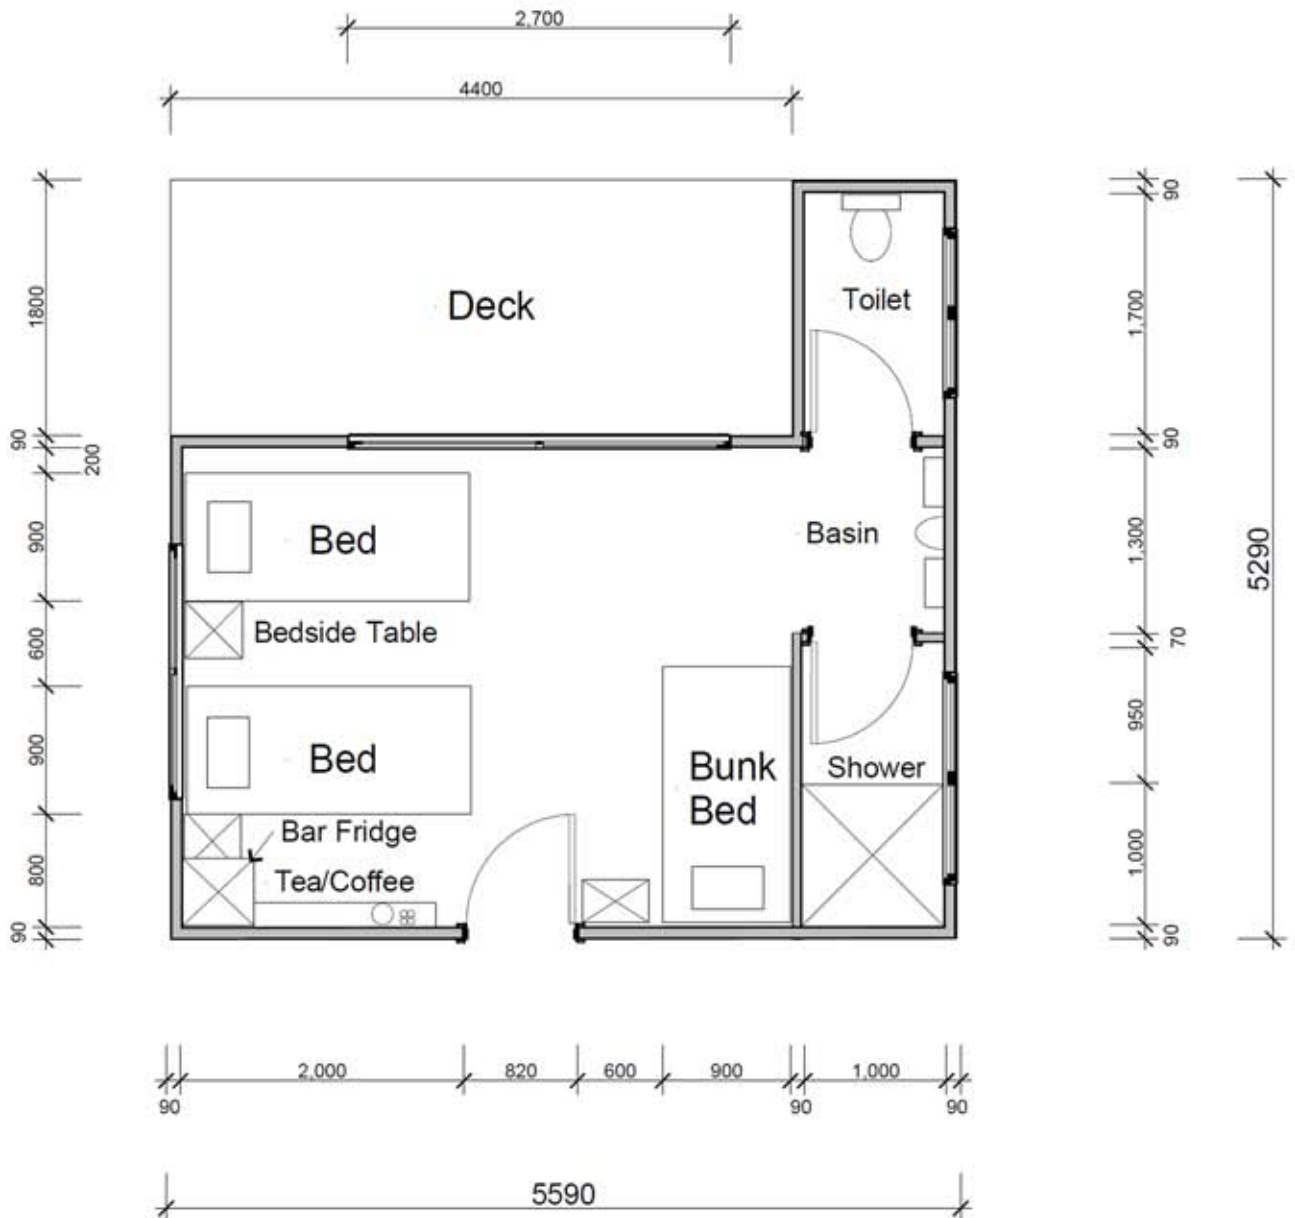

Ensuite Singles Cabin - Floor Plan

Number Available: 2

Sleeps: 4 as standard or 5 with extra mattress

HOSANNA FARMSTAY