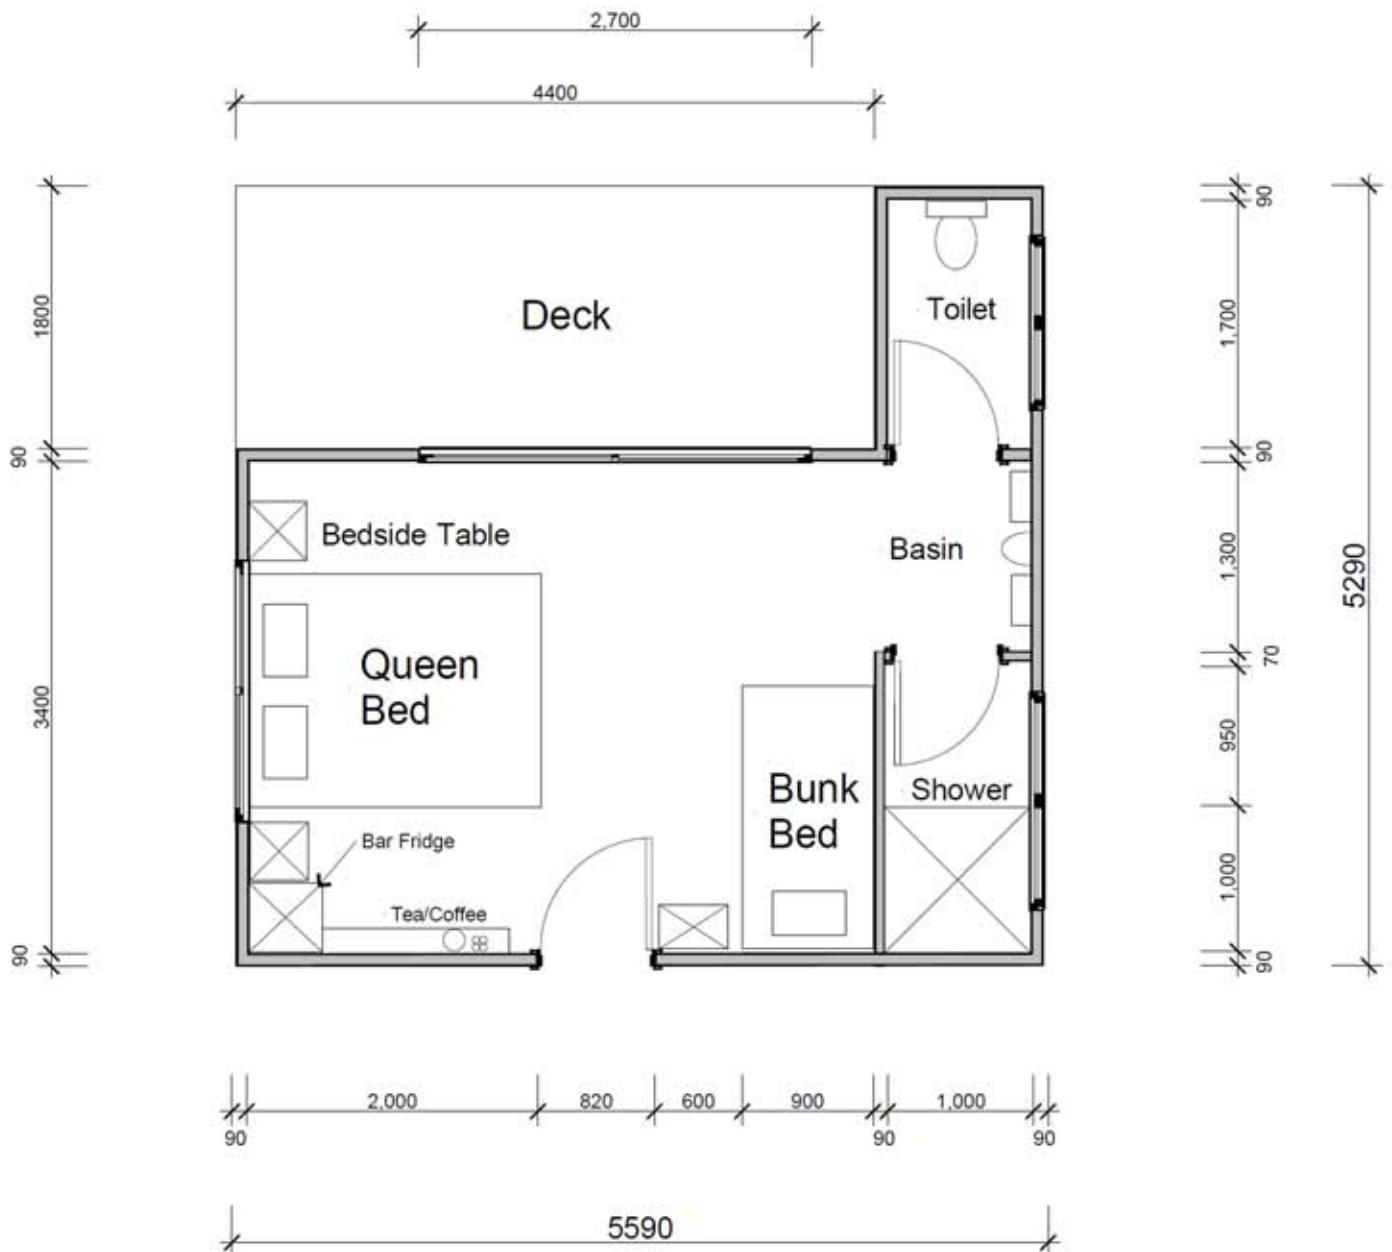

# Ensuite Queen Cabin - Floor Plan

Number Available: 3

Sleeps: 4 as standard or 5 with extra mattress

HOSANNA FARMSTAY